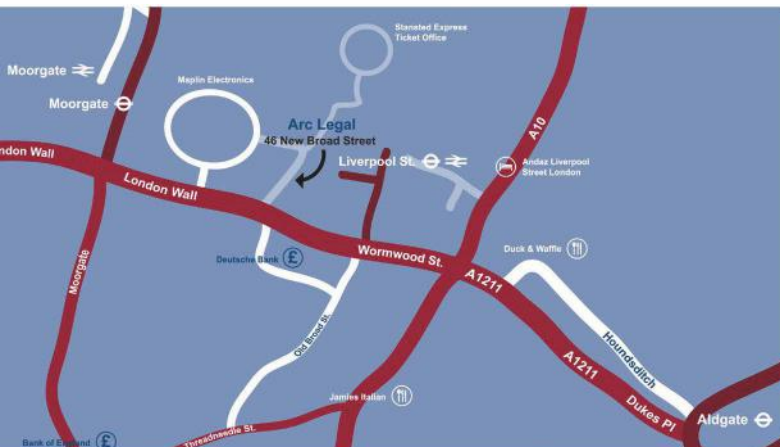

Directions

Getting to our London office

Our office is based on New Broad Street in Central London.

The closest station is London Liverpool Street which is less than a 5 minute walk away and is serviceable by both National Rail and London Underground services.

Equally close is Moorgate station, which again is serviced by both National Rail and Underground trains.

Upon arrival, please report to reception and advise the name of the person you are visiting. Your meeting host will come and collect you from reception.