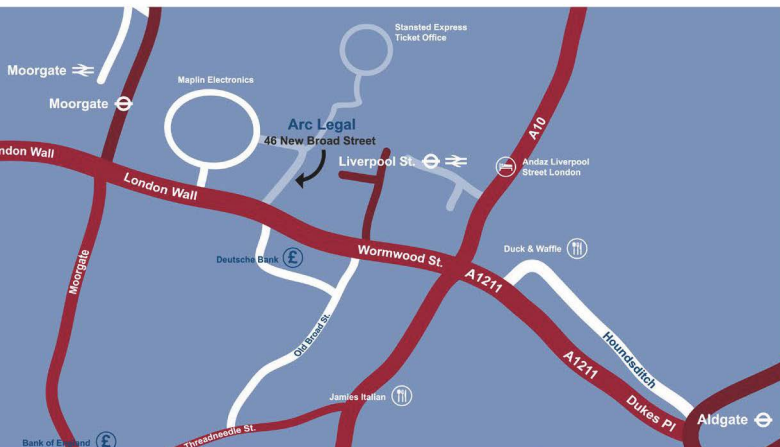

Directions

Getting to our London office

Our office is based on New Broad Street in Central London.

The closest station is London Liverpool Street which is less than a 5 minute walk away and is serviceable by both National Rail and London Underground services.

Equally close is Moorgate station, which again is serviced by both National Rail and Underground trains.

Upon arrival, please report to reception and advise the name of the person you are visiting. Your meeting host will come and collect you from reception.